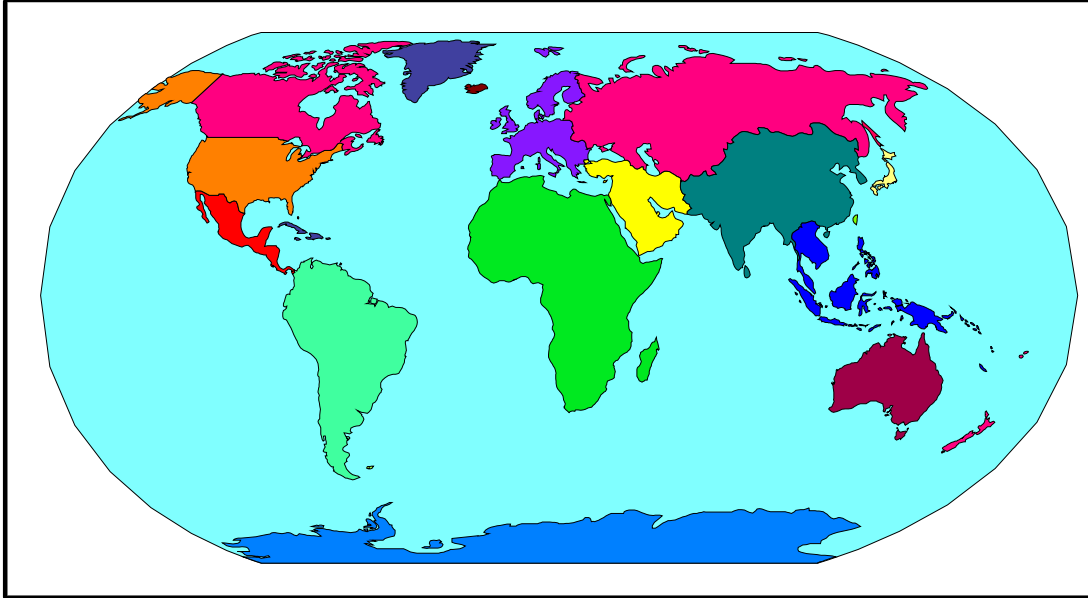

# Geography File Cards - 4" x 6" Size

## Cover Page

Print on Card Stock

*Name:*

*Date:*

*Name:*

*Date:*